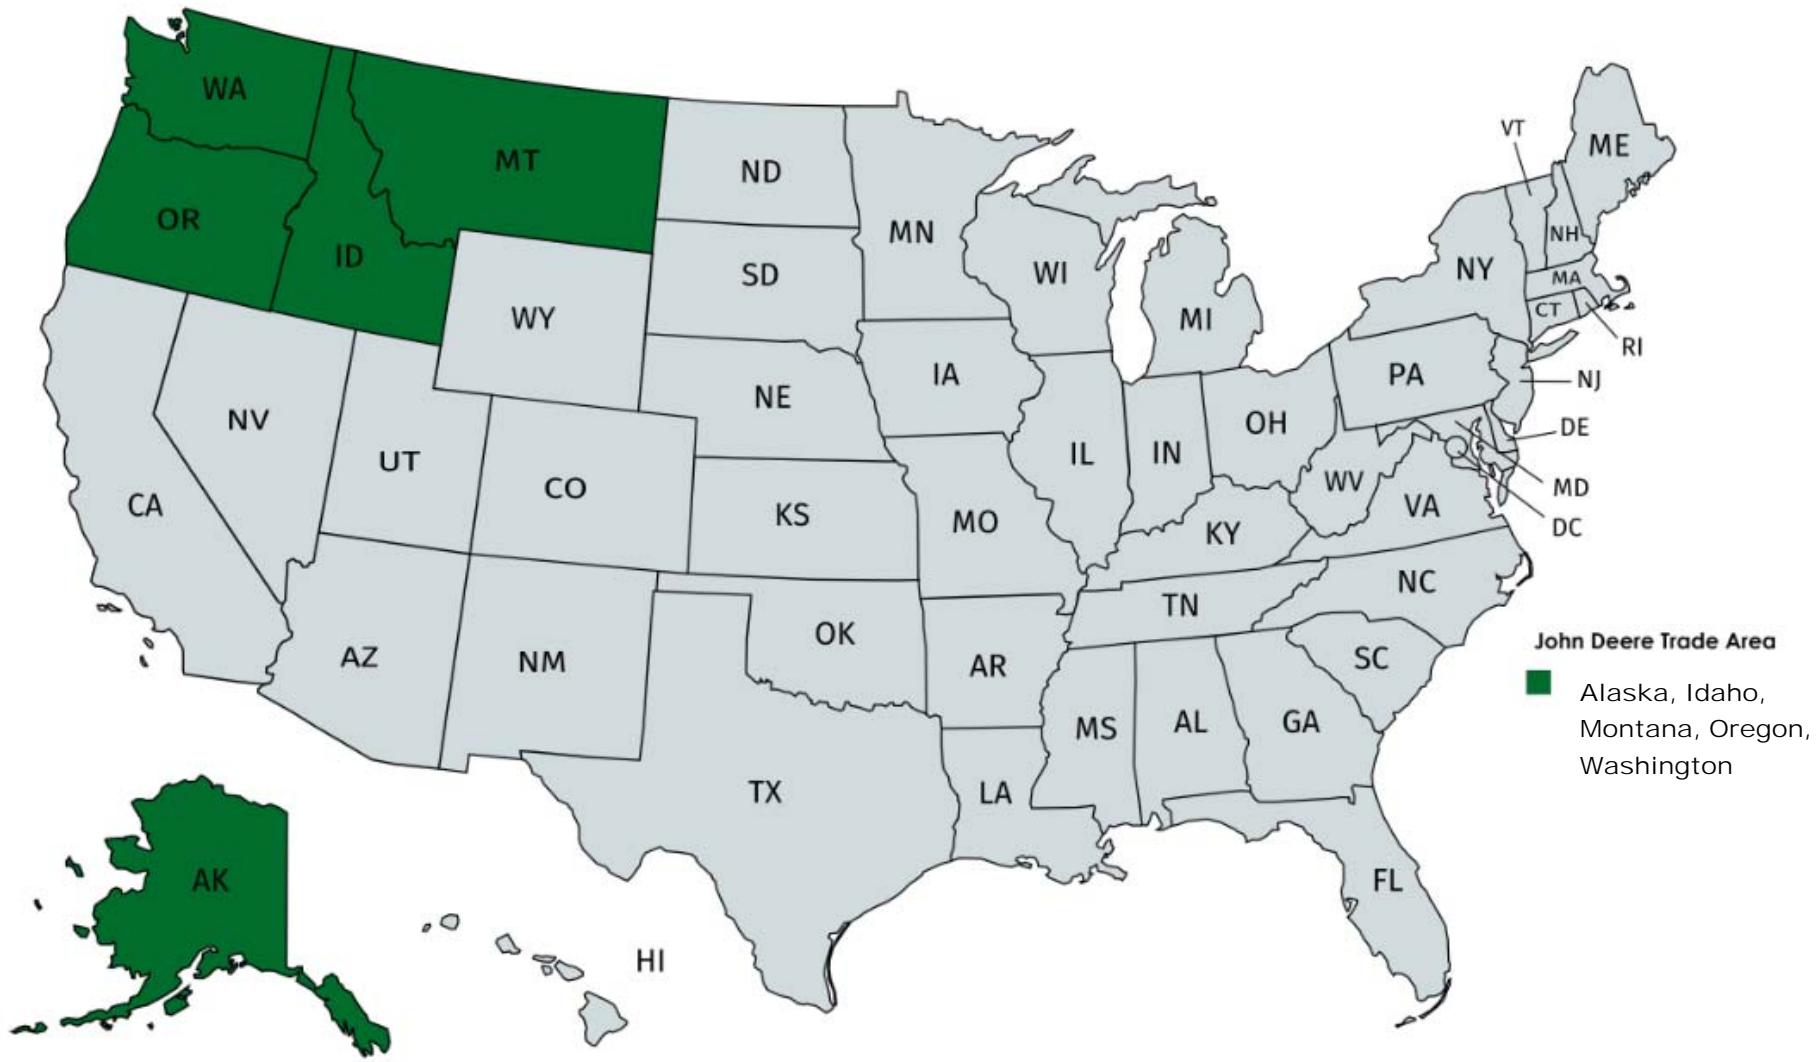

# John Deere Trade Area

# Kubota Trade Area

**CASCAD** Engine Center, LLC

Seattle, Washington

# OXE Diesel Outboard Trade Area

■ Baja, Chiapas, Colima, Guerrero, Jalisco, Michoacán, Nayarit, Oaxaca, Sinaloa, Sono

## OXE Diesel Outboard Trade Area

■ Alaska, Arizona, California, Hawaii, Idaho, Kansas, Montana, Nebraska, North Dakota, Oregon, South Dakota, Utah, Washington, Wyoming, Alberta, British Columbia, Manitoba, Northwest Territory, Nunavut, Saskatchewan, Yukon Territory