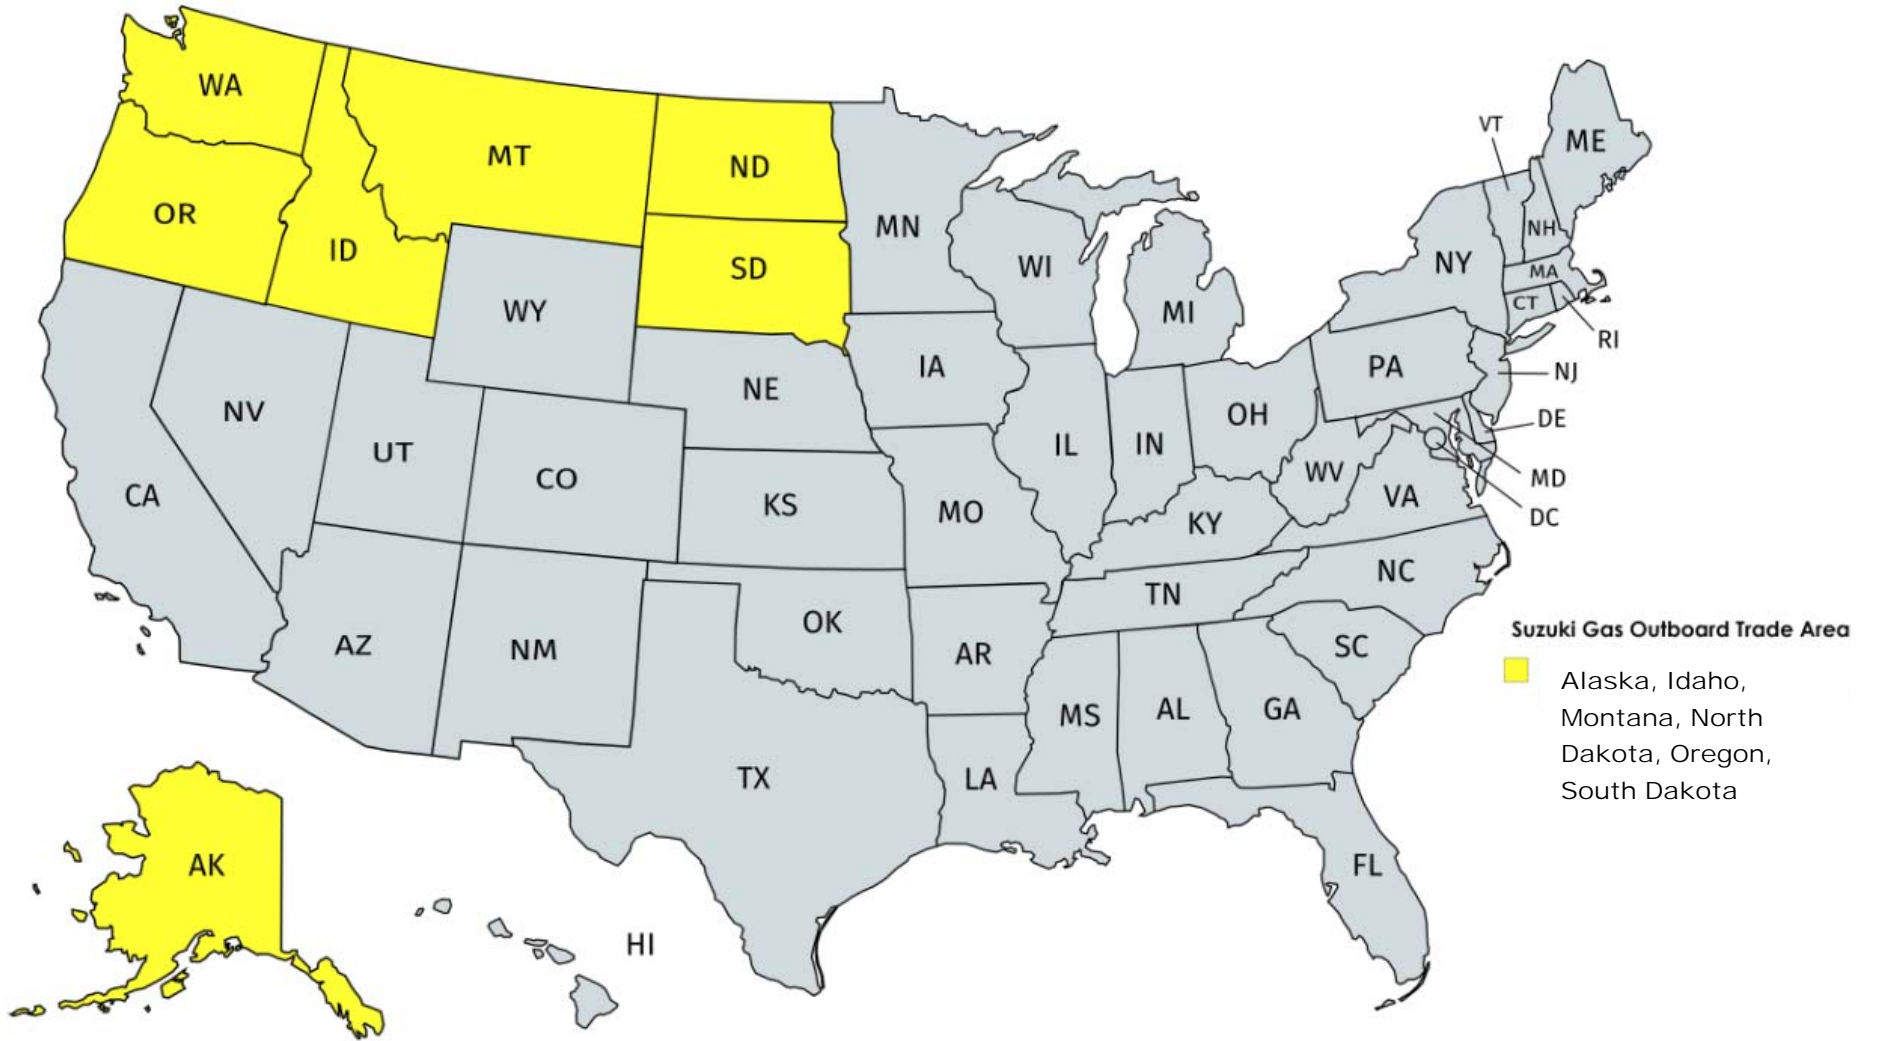

Suzuki Gas Outboard Trade Area

CASCADE Engine Center, LLC

Seattle, Washington