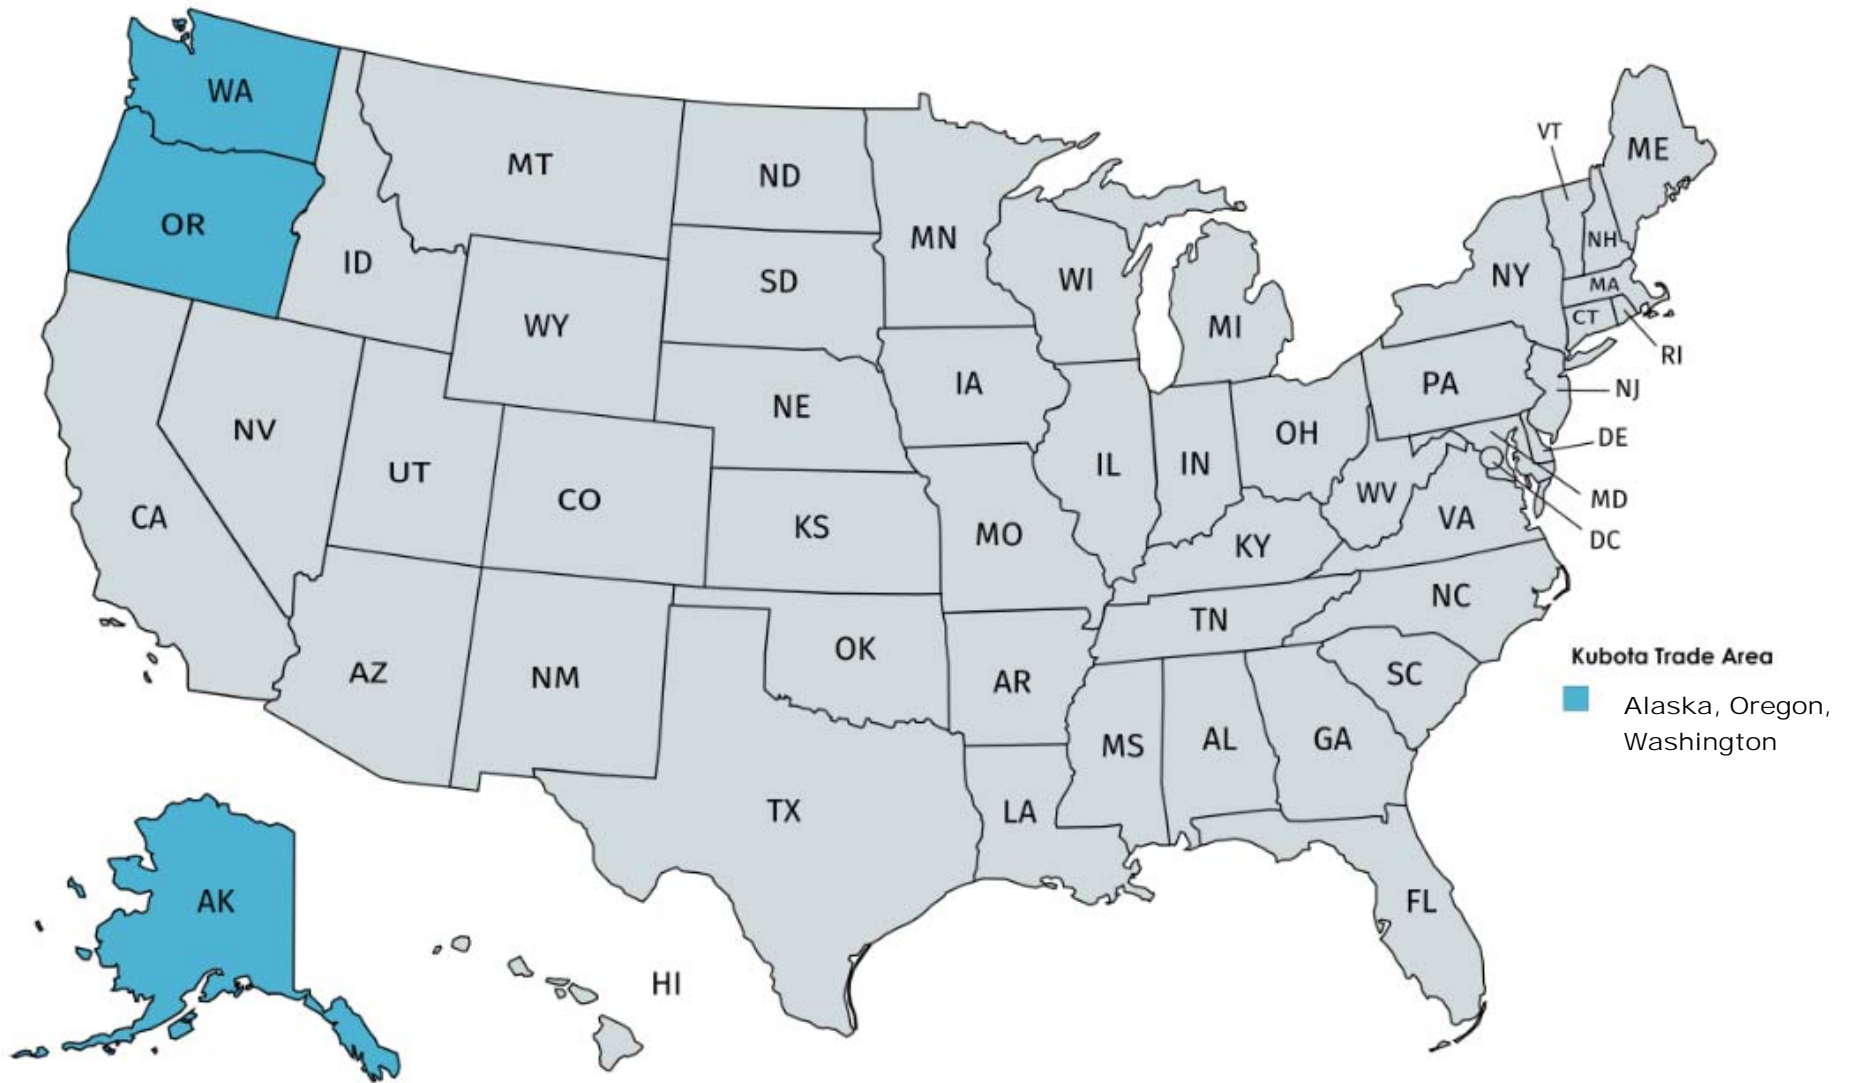

# John Deere Trade Area

# Kubota Trade Area

**CASCAD** Engine Center, LLC

Seattle, Washington

# OXE Diesel Outboard Trade Area

■ Baja, Chiapas, Colima, Guerrero, Jalisco, Michoacán, Nayarit, Oaxaca, Sinaloa, Sono

## OXE Diesel Outboard Trade Area

■ Alaska, Arizona, California, Hawaii, Idaho, Kansas, Montana, Nebraska, North Dakota, Oregon, South Dakota, Utah, Washington, Wyoming, Alberta, British Columbia, Manitoba, Northwest Territory, Nunavut, Saskatchewan, Yukon Territory