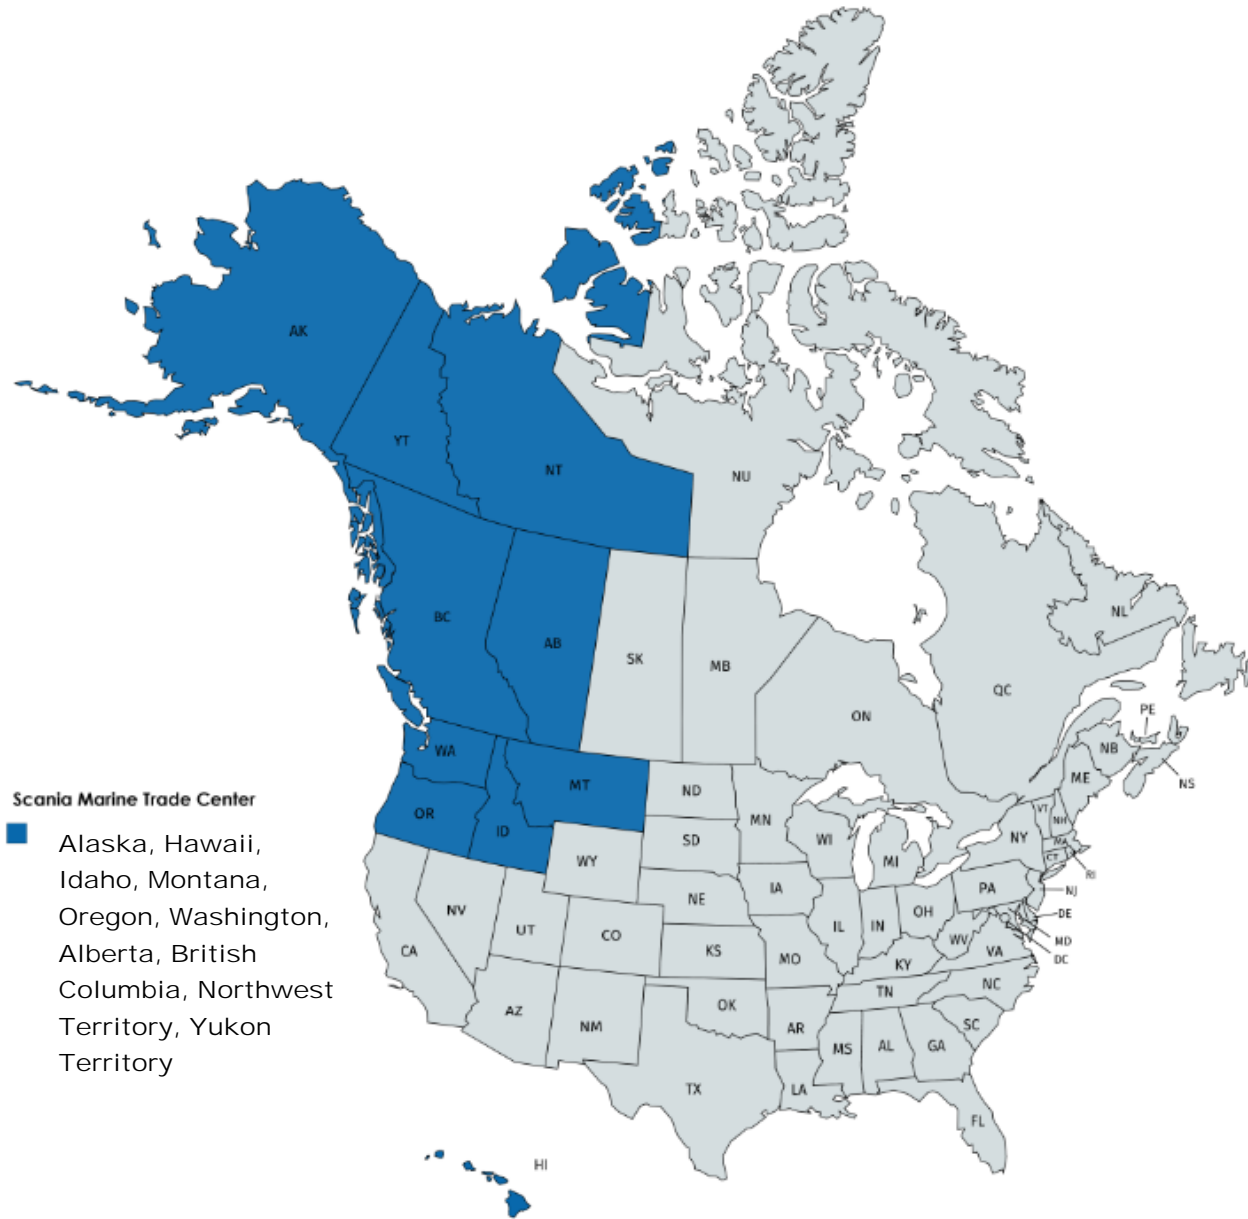

Scania Marine Trade Center

CASCAD Engine Center, LLC

Seattle, Washington